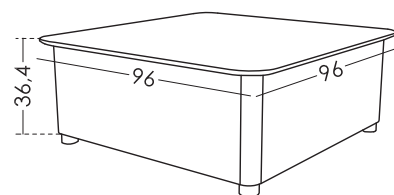

Scheme

Options

Lifting top

Storage

Horizontal leveler