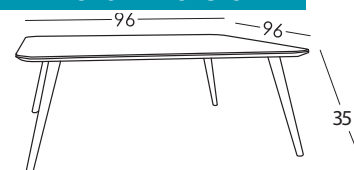

Wheels leg
10,3 cm

Metal leg U
10,2 cm

Measures

Length 96 cm
 Width 96 cm
 Width without leg 36,4 cm
 Height when open 56 cm
 Storage depth 31 cm
 Volume m3 0,374 m³
 Top thickness 18 mm
 Gross weight 33 Kg

Scheme

Options

Lifting top

Storage

Horizontal leveler

Nordik version

Leg Colours:

Black, Wenge, Natural, Nube, Walnut